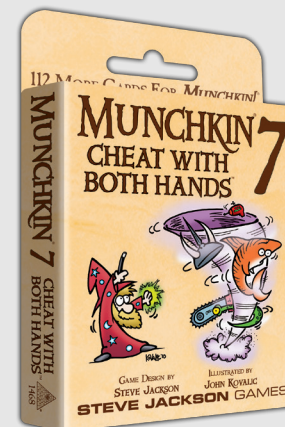

## Key Features

- These 112 cards include more Monsters, more Steeds, and more Treasure!
- Two new races, **Centaur**s and **Lizard Guy**s!
- More great art from *Munchkin* master John Kovalic!

Conforms to CPSIA and EN71 safety requirements.

**Available Now**

STEVE  
JACKSON  
GAMES

[sjgames.com](http://sjgames.com)

**Displays with:**

*Munchkin 6.5  
Terrible Tombs*

\$11.95 • SJG 1541

*Munchkin 6  
Demented  
Dungeons*

\$11.95 • SJG1457

*Munchkin 7  
Cheat With Both  
Hands*

\$19.95 • SJG 1468