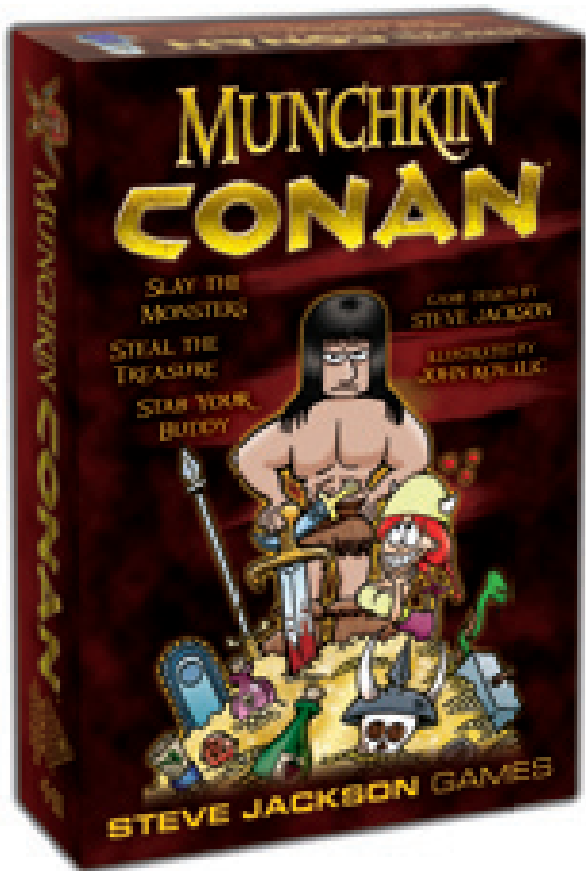

# MUNCHKIN<sup>®</sup> CONAN<sup>®</sup>

8 37654 32098 3

Made in China

**\$24.95 • SJG 4411**

Case Count: 6 • Weight: 6.6 lbs • Dimensions: 12"×9.8"×7.3"

Robert E. Howard's epic hero gets the full *Munchkin* treatment in *Munchkin Conan*, the new core set written by Steve Jackson and illustrated by John Kovalic. Following on the hit *Munchkin Conan the Barbarian* booster, this new core set draws from the entire Conan mythos, giving the players Conan's most fabulous treasures . . . and pitting them against Conan's most terrifying foes

## Key Features

- It's Conan! It's *Munchkin*!
- Kill the monsters, take their stuff, and hear the lamentations of their women.
- *Munchkin Conan* has the same card backs as *Munchkin*, so it's totally compatible!

## Contents

- 168 cards, one six-sided die, and a rulesheet.

**Available  
Now**

**STEVE  
JACKSON  
GAMES**

**sjgames.com**

**Displays with:**

***Munchkin***  
\$24.95 • SJG 1408

***Munchkin  
Legends***  
\$24.95 • SJG 1490