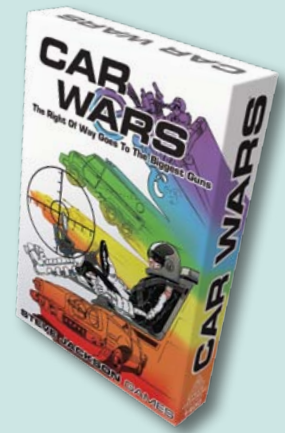

# CAR WARS ARENAS™

8 37654 32266 6

Made in China

**\$19.95 • SJG 7155**

Case Count: 6  
Case

Weight: 6.6 lbs. • Dimensions: 12"×9.8"×7.3"

**Single Product**

Weight: 0.95 lb. • Dimensions: 9.25"×6.25"×2"

*Car Wars Classic Arenas* gives hardcore autoduellists more exciting locations to showcase their skills and blow away their opponents. The boxed set contains five two-sided 22"×34" arena maps and a booklet detailing the special features of each arena. The rules will also cover revised versions of popular variants like the AADA pro circuit and more.

## Key Features

- Ten more arenas for you to autoduel in!
- These classic arenas are appearing at full play scale for the first time ever!
- *Car Wars* keeps selling out; this is a sure-fire hit!

Displays with: